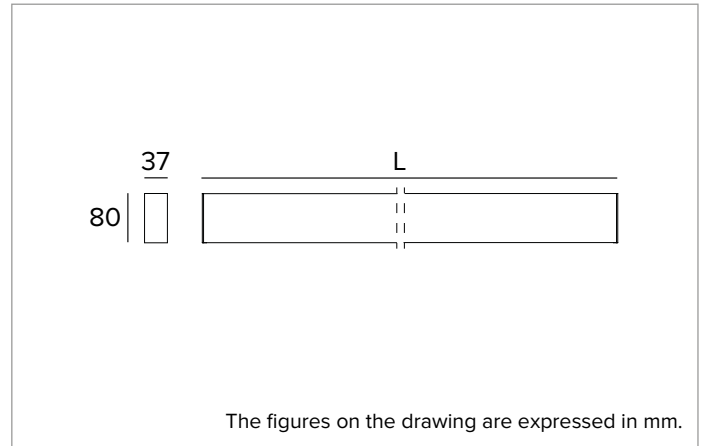

T017BX830ELPW | LOGICO EASY Stand Alone 37 - OPAL

Linear stand alone LED fixture for ceiling mounted or suspension installation

	3000K	H(m)	D1(m)	D2(m)	E _{max} (lx)
Ra80		113°	113°		
Fixture Power	94W	1	3.00	3.01	1290
Source Flux	8102lm	2	6.00	6.03	322
Fixture Flux	8102lm	3	9.00	9.04	143
Efficacy	86lm/W	4	12.00	12.06	81
6000843	I _{max} =198cd/klm	I _{max}	1605cd	5	15.01 15.07 52

Colour and finish: White

Dimensions: L=2340mm

Weight: 5.49Kg

Version: LINEAR

Degree of protection: IP40

Mechanical Resistance: IK02

ELECTRICAL CHARACTERISTICS

Integrated electronic ON-OFF driver. Luminaire compliant with EN 60598-2-22 for power supply from a centralised emergency system CPSS (Central Power Supply System), not incorporated in the luminaire - high risk areas excluded. The default power and flux are 100% in AC and 100% in DC.